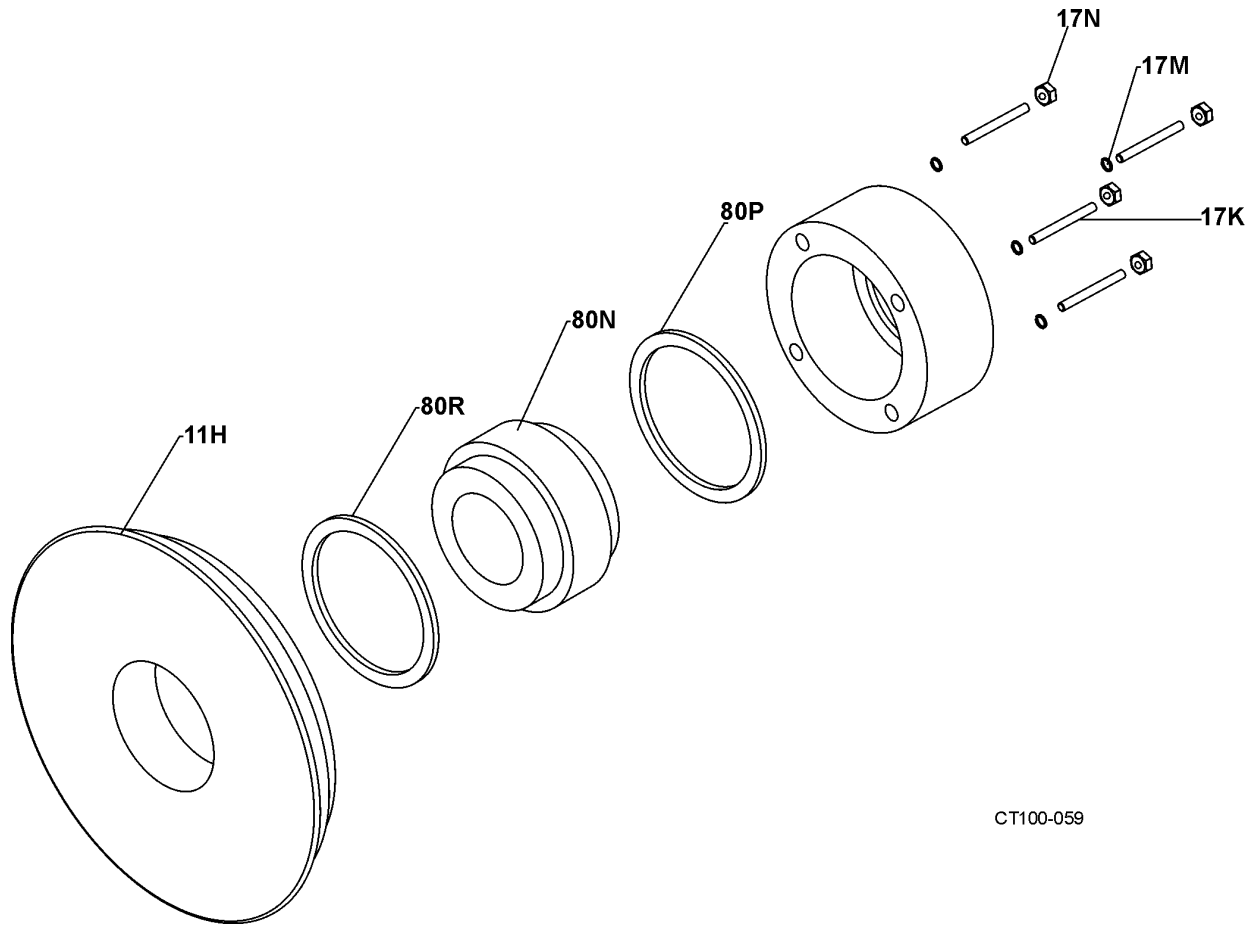

PL5050-CH6

C-216 DG SEAL

ITEM NO.	DESCRIPTION	QTY. PER PUMP	PART NO.	NOTES
11H	Backplate	1	60482	4
17J	Gland Ring	1	60485	
17K	Stud	4	60888	
17M	Lockwasher	4	43-15	
17N	Nut	4	36-41	
* 80R	PTFE Gasket - Inboard; 1/8 Thick	1	60761	
* 80N	Seal Seat, Silicone Carbide	1	113673	
* 80N	Seal Seat, Ceramic	1	113674	
* 80N	Seal Seat, Tungsten Carbide	1	113672	
* 80N	Seal Seat, Siliconized Graphite	1	60375	
* 80P	PTFE Gasket - Outboard; 1/16 Thick	2	60378	

PL5050-CH7

C-218 / C-328 DG SEAL

ITEM NO.	DESCRIPTION	QTY. PER PUMP	PART NO.	NOTES
11H	Backplate	1	60483	4
17J	Gland Ring	1	60486	
17K	Stud	4	60888	
17M	Lockwasher	4	43-15	
17N	Nut	4	36-41	
* 80R	PTFE Gasket - Inboard; 1/8 Thick	1	60762	
* 80N	Seal Seat, Silicone Carbide	1	113676	
* 80N	Seal Seat, Ceramic	1	113677	
* 80N	Seal Seat, Tungsten Carbide	1	113675	
* 80N	Seal Seat, Siliconized Graphite	1	60376	
* 80P	PTFE Gasket - Outboard; 1/16 Thick	2	60379	

CT100-059

E SEAL PARTS LIST

C-114 E SEAL

ITEM NO.	DESCRIPTION	QTY. PER PUMP	PART NO.	NOTES
11B	Backplate	1	60487	4
17	Follower	1	60490	
17A	Screw	4	30-587	
* 17B	O-Ring, Buna N	1	N70033	
* 17B	O-Ring, FKM	1	V70033	
17C	Lockwasher	4	43-22	
* 80	Seal, Carbon	2	60085	
* 80B	O-Ring, Buna N	2	N70210	
* 80B	O-Ring, FKM	2	V70210	
80G	Cup	2	60493	
80H	Spring	1	60496	
80J	Drive Collar	1	60499	
80M	Set Screw	2	30-629	
83C	Stuffing Box	1	60502	
83D	Screw	4	30-131	
* 83E	O-Ring, Buna N	1	N70034	
* 83E	O-Ring, FKM	1	V70034	
83F	Lockwasher	4	43-21	

PL5050-CH9

C-216 E SEAL

ITEM NO.	DESCRIPTION	QTY. PER PUMP	PART NO.	NOTES
11B	Backplate	1	60488	4
17	Follower	1	60491	
17A	Screw	4	30-29	
* 17B	O-Ring, Buna N	1	N70034	
* 17B	O-Ring, FKM	1	V70034	
17C	Lockwasher	4	43-15	
* 80	Seal, Carbon	2	60086	
* 80B	O-Ring, Buna N	2	N70216	
* 80B	O-Ring, FKM	2	V70216	
80G	Cup	2	60494	
80H	Spring	1	60497	
80J	Drive Collar	1	60500	
80M	Set Screw	2	30-589	
83C	Stuffing Box	1	60503	
83D	Screw	4	30-587	
* 83E	O-Ring, Buna N	1	N70037	
* 83E	O-Ring, FKM	1	V70037	
83F	Lockwasher	4	43-22	