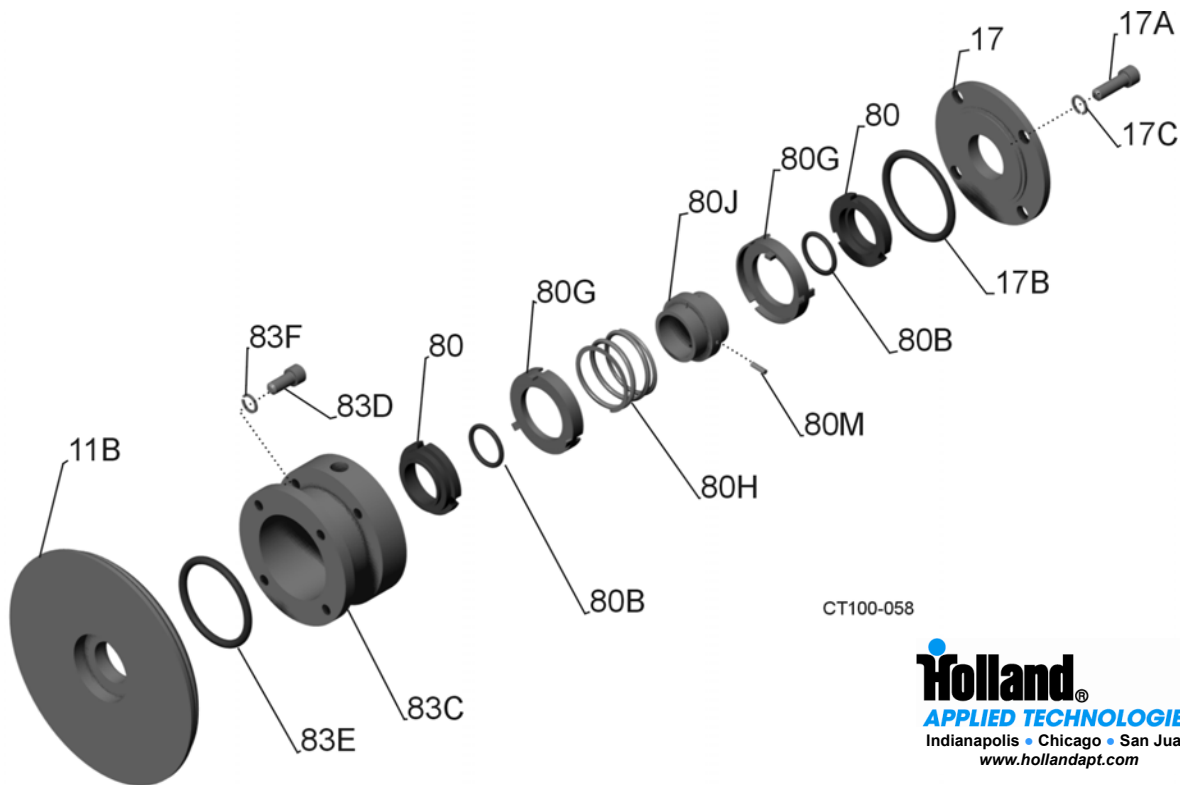

E SEAL PARTS LIST CON'T AND DIAGRAM

C-218 / C-328 E SEAL

ITEM NO.	DESCRIPTION	QTY. PER PUMP	PART NO.	NOTES
11B	Backplate	1	60489	4
17	Follower	1	60492	
17A	Screw	4	30-29	
* 17B	O-Ring, Buna N	1	N70038	
* 17B	O-Ring, FKM	1	V70038	
17C	Lockwasher	4	43-15	
* 80	Seal, Carbon	2	60087	
* 80B	O-Ring, Buna N	2	N70222	
* 80B	O-Ring, FKM	2	V70222	
80G	Cup	2	60495	
80H	Spring	1	60498	
80J	Drive Collar	1	60501	
80M	Set Screw	2	30-589	
83C	Stuffing Box	1	60504	
83D	Screw	4	30-590	
* 83E	O-Ring, Buna N	1	N70153	
* 83E	O-Ring, FKM	1	V70153	
83F	Lockwasher	4	43-15	

PL5050-CH11

NOTES:

Price of each F.O.B. Delavan, WI, subject to change without notice.

* Recommended Spare Parts

4. Contact factory if passivation or special optional finish is required.